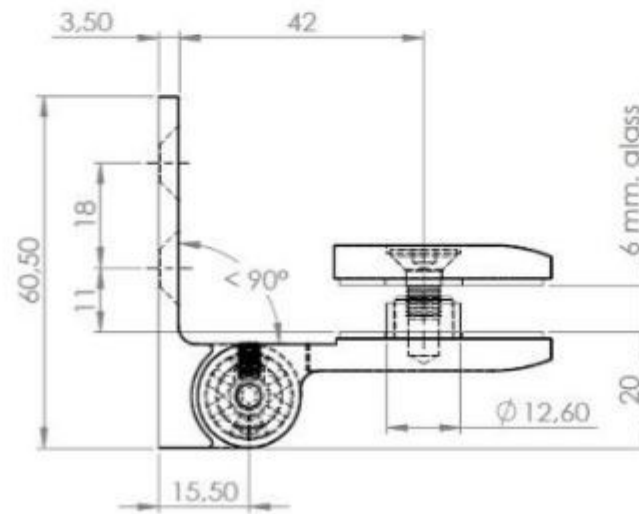

Dark fiber gasket 1 mm. f. door side member

Glass drilling