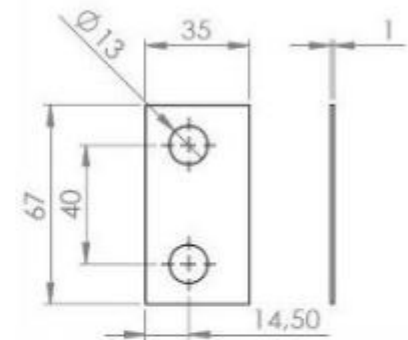

Dark fiber gasket 1 mm. f. door side member

Glass drilling