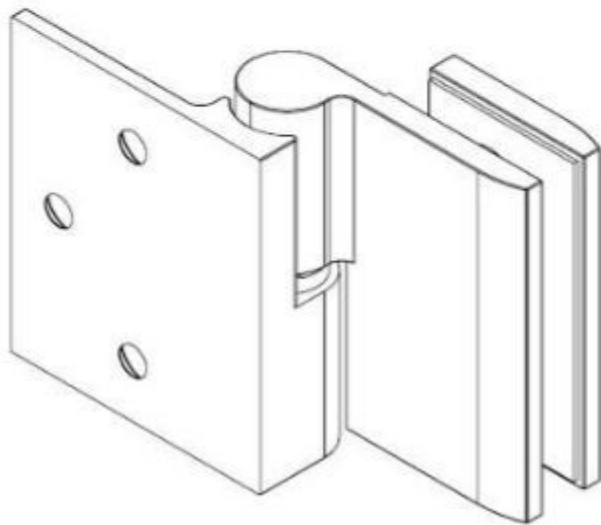

Dark fiber gasket 1 mm. f. door side member

Glass drilling